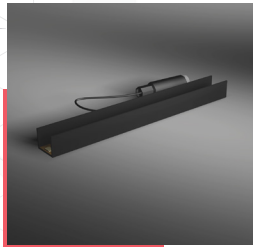

LED bases for flat glass
100x150x10 mm 26.90 €
150x150x10 mm 26.90 €
200x200x10 mm 26.90 €
250x250x10 mm 26.90 €