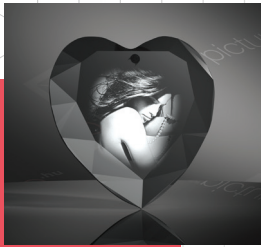

Swarovski heart
20x20 mm
19.90 €
30x30 mm
29.90 €