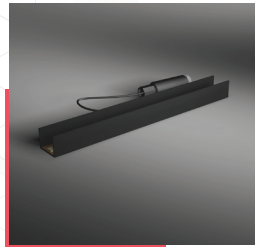

Swarovski heart
20x20 mm
19.90 €
30x30 mm
29.90 €

LED bases for flat glass

100x150x10 mm	19.90 €
150x150x10 mm	19.90 €
200x200x10 mm	19.90 €
250x250x10 mm	19.90 €